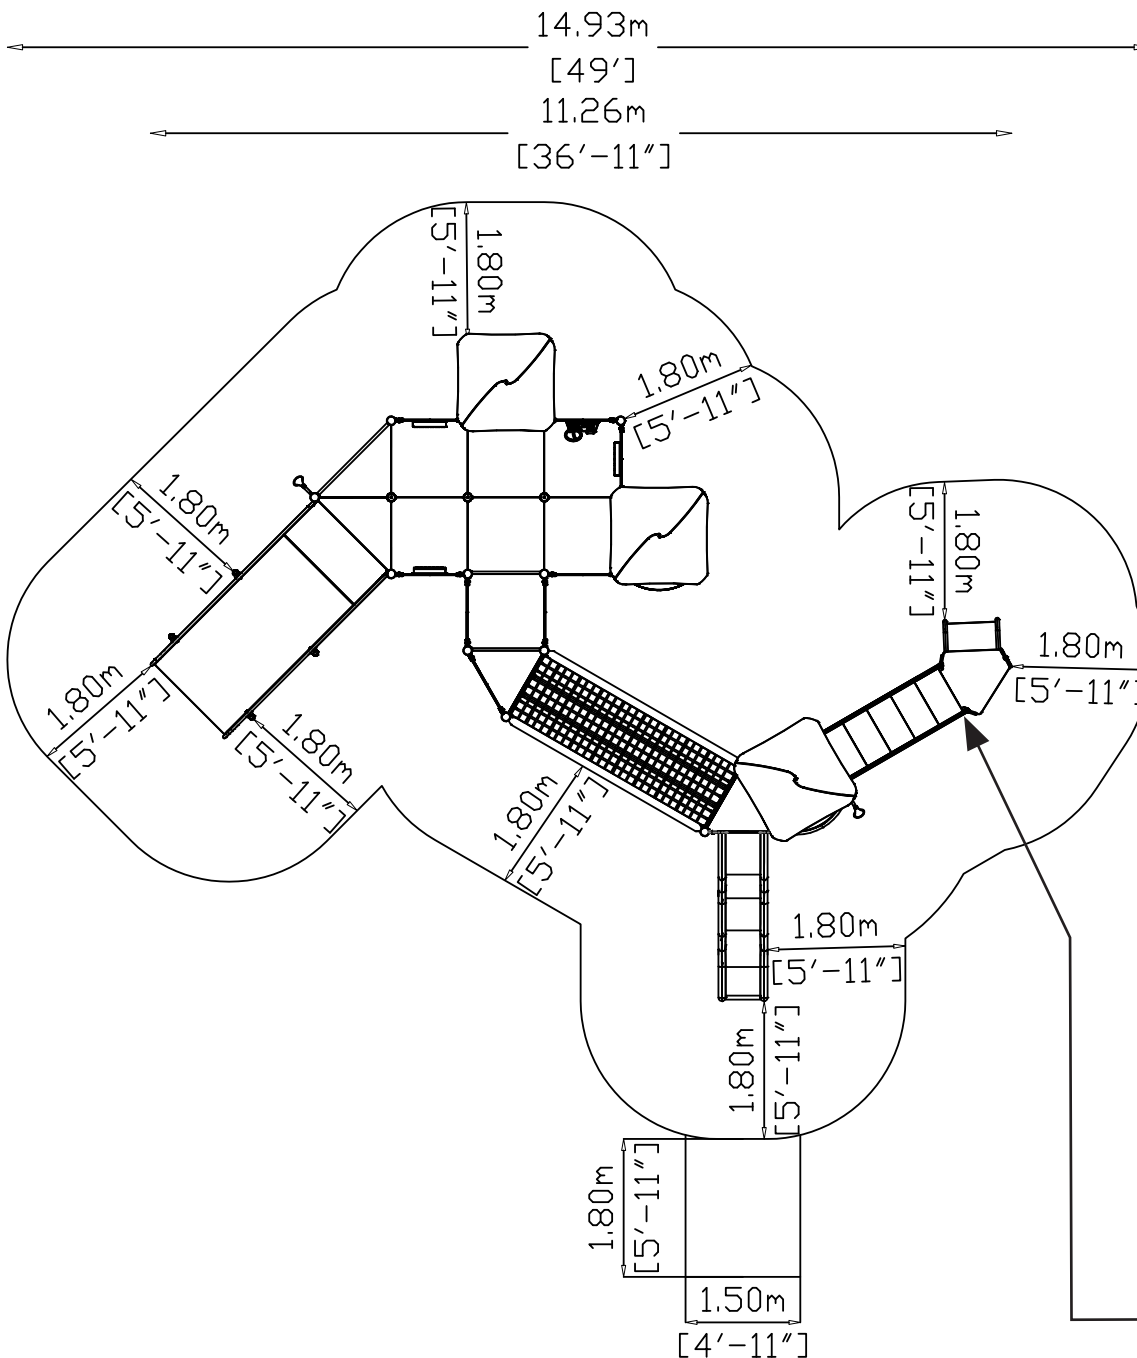

S9

CSA Z 614

2.99m

[9'-10"]

CSA Z614

  INSTALL 101
HAGS®
FOR KIDS AGES   5-12   YEARS
ADULT SUPERVISION RECOMMENDED   www.hags.com